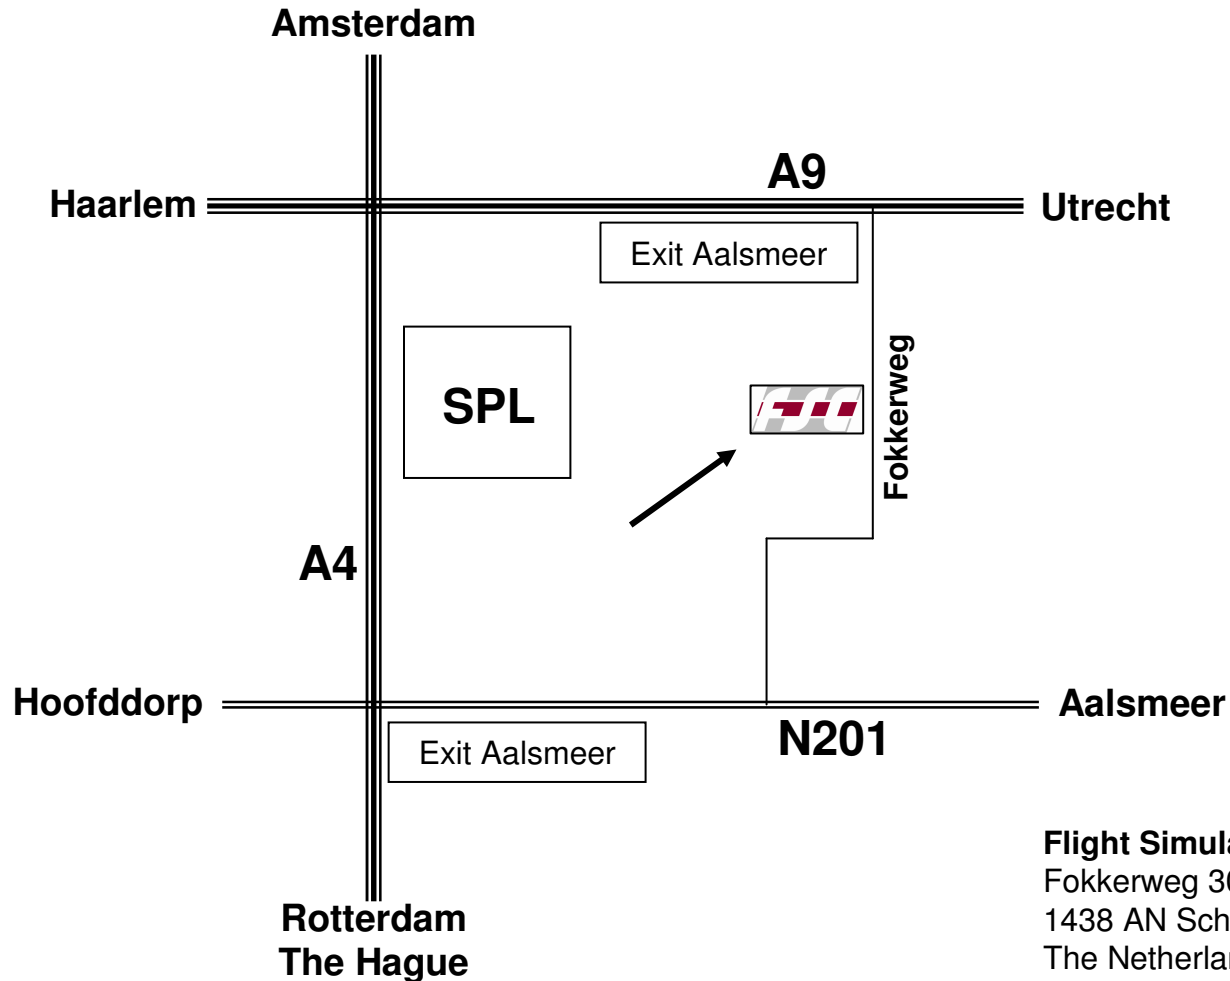

Route description

Flight Simulation Company b.v.
Fokkerweg 300 (Building AMB1)
1438 AN Schiphol-Oude Meer
The Netherlands
Phone: +31 (0)20 304.3200